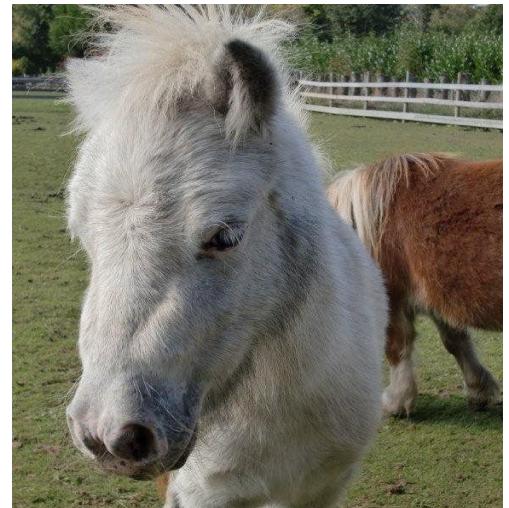

**** STOLEN ****

Taken Night of 29th/30th December 2009
From Shepperton, Middlesex.

'Bailey' – Miniature Horse (approx 29") - 8 months old

- Minimal Tobiano Skewbald Filly
- 4 white socks
- White marking on her withers which extends 2-3" up her neck
- Mane is white towards her withers
- Dark brown face
- Bailey was fully clipped in early November so is now growing out & she is a grey/brown colour
- Bailey is micro-chipped

'Tinkerbell' – Miniature Shetland (approx 33") few spot Appaloosa Filly
2 years old

- 4 black spots on her offside hindquarters
- Appaloosa marks around her eyes, teats & bottom
- Vertical stripes on her hooves
- Tinkerbell has a full clip apart from three legs - her front nearside & half her face have been clipped
- Tinkerbell is NOT micro-chipped

Both were wearing fleeces & navy blue combo rugs made by "Dinky Rugs" with a small logo on the offside of the rugs. Bailey had a navy blue fleece under her rug & Tinkerbell had a red fleece show rug with gold binding.